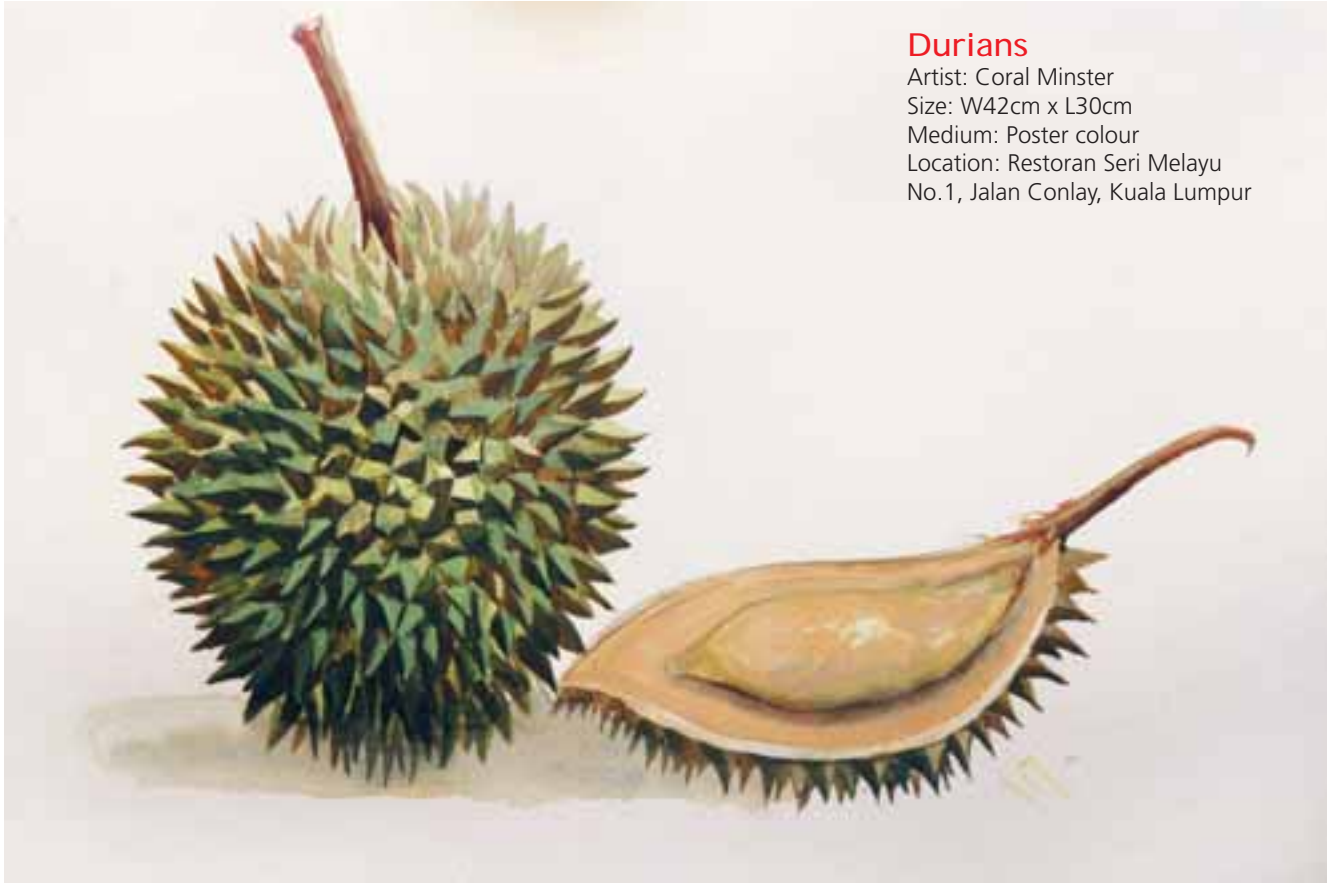

### Fruits

Artist: Casper Hermens

Size: W31cm x L31cm

Medium: Acrylic on canvas

Location: Level 7, Organisational  
Development Leadership Centre

Jalan Puncak, Kuala Lumpur