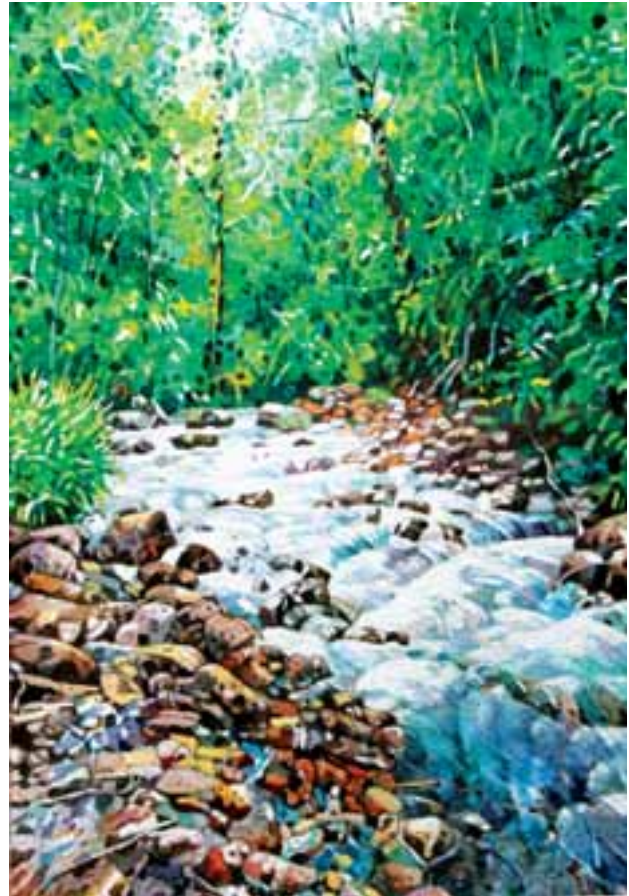

### Sungai Tahan

Artist: Mohammed Zaki Zakaria

Size: W18cm x L14cm

Medium: Watercolour

Location: Level 20, Menara AmBank

No.8, Jalan Yap Kwan Seng, Kuala Lumpur