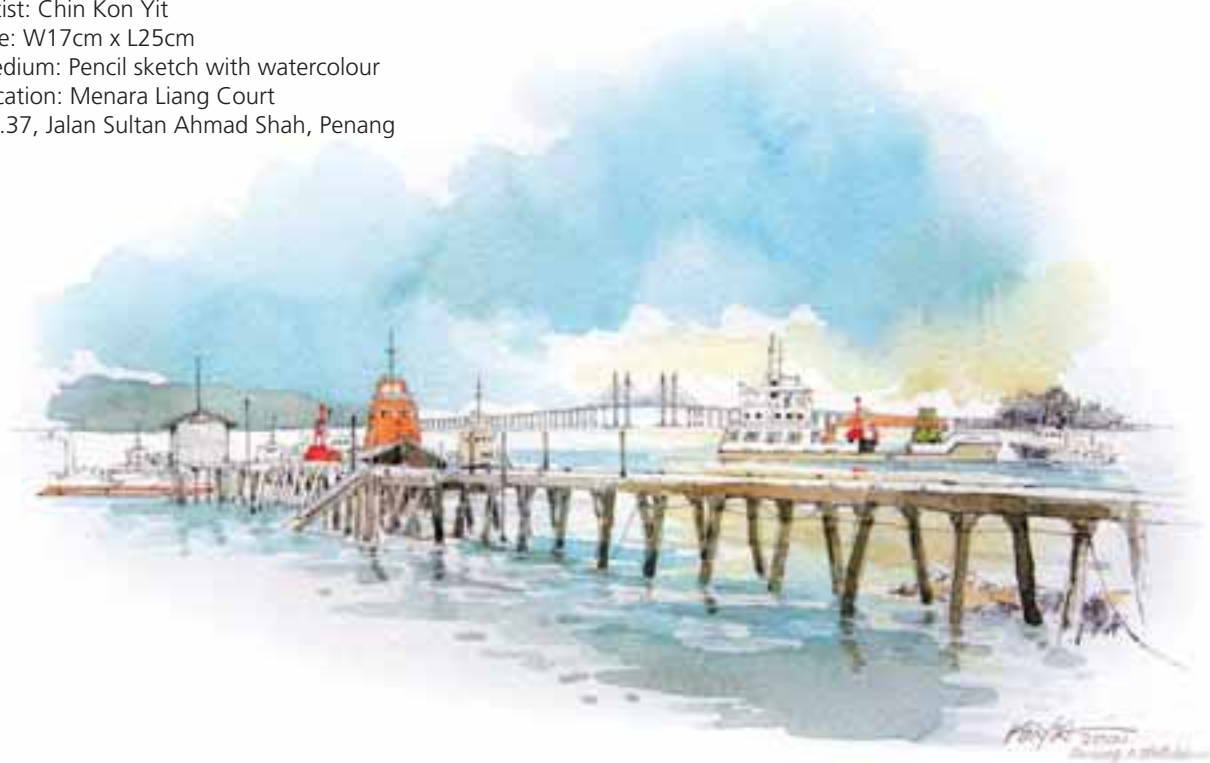

### The Long Jetty

Artist: Chin Kon Yit

Size: W17cm x L25cm

Medium: Pencil sketch with watercolour

Location: Menara Liang Court

No.37, Jalan Sultan Ahmad Shah, Penang