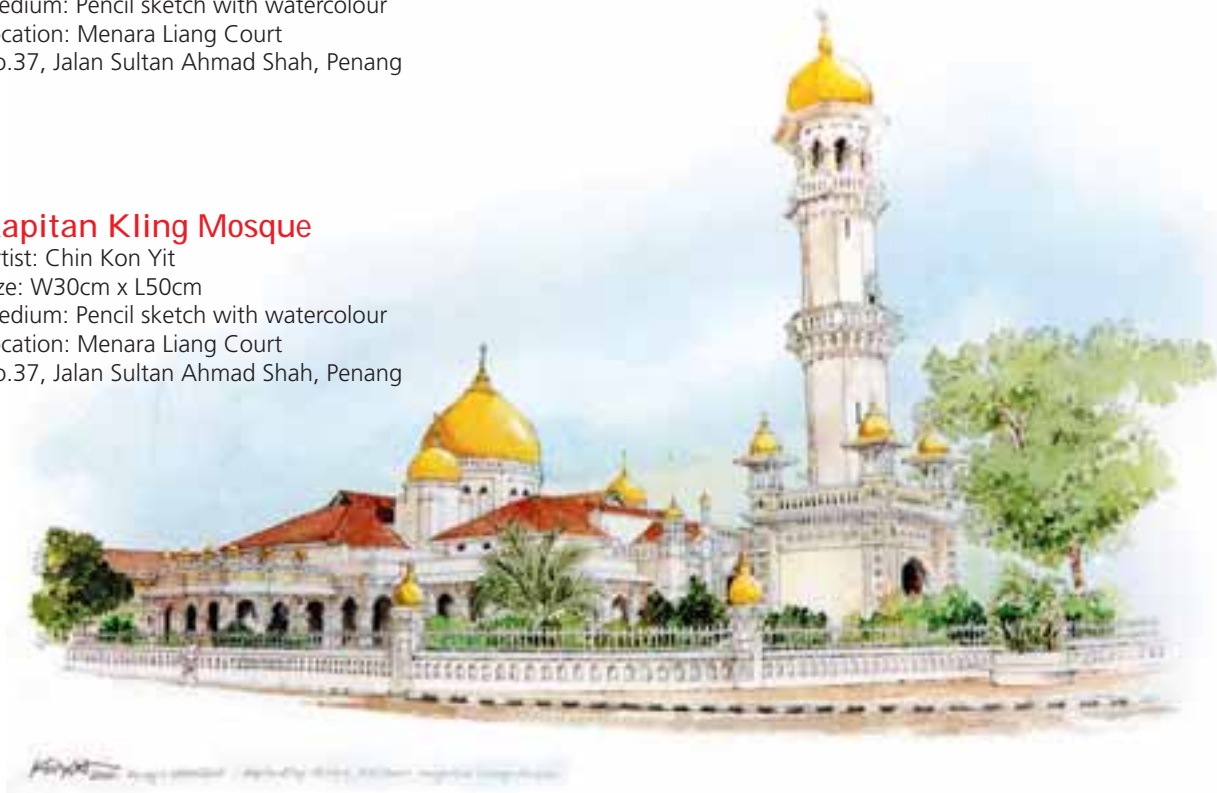

### Kapitan Kling Mosque

Artist: Chin Kon Yit

Size: W30cm x L50cm

Medium: Pencil sketch with watercolour

Location: Menara Liang Court

No.37, Jalan Sultan Ahmad Shah, Penang

### Lebuh Queen

Artist: Chin Kon Yit

Size: W29cm x L40cm

Medium: Pencil sketch with watercolour

Location: Menara Liang Court

No.37, Jalan Sultan Ahmad Shah, Penang