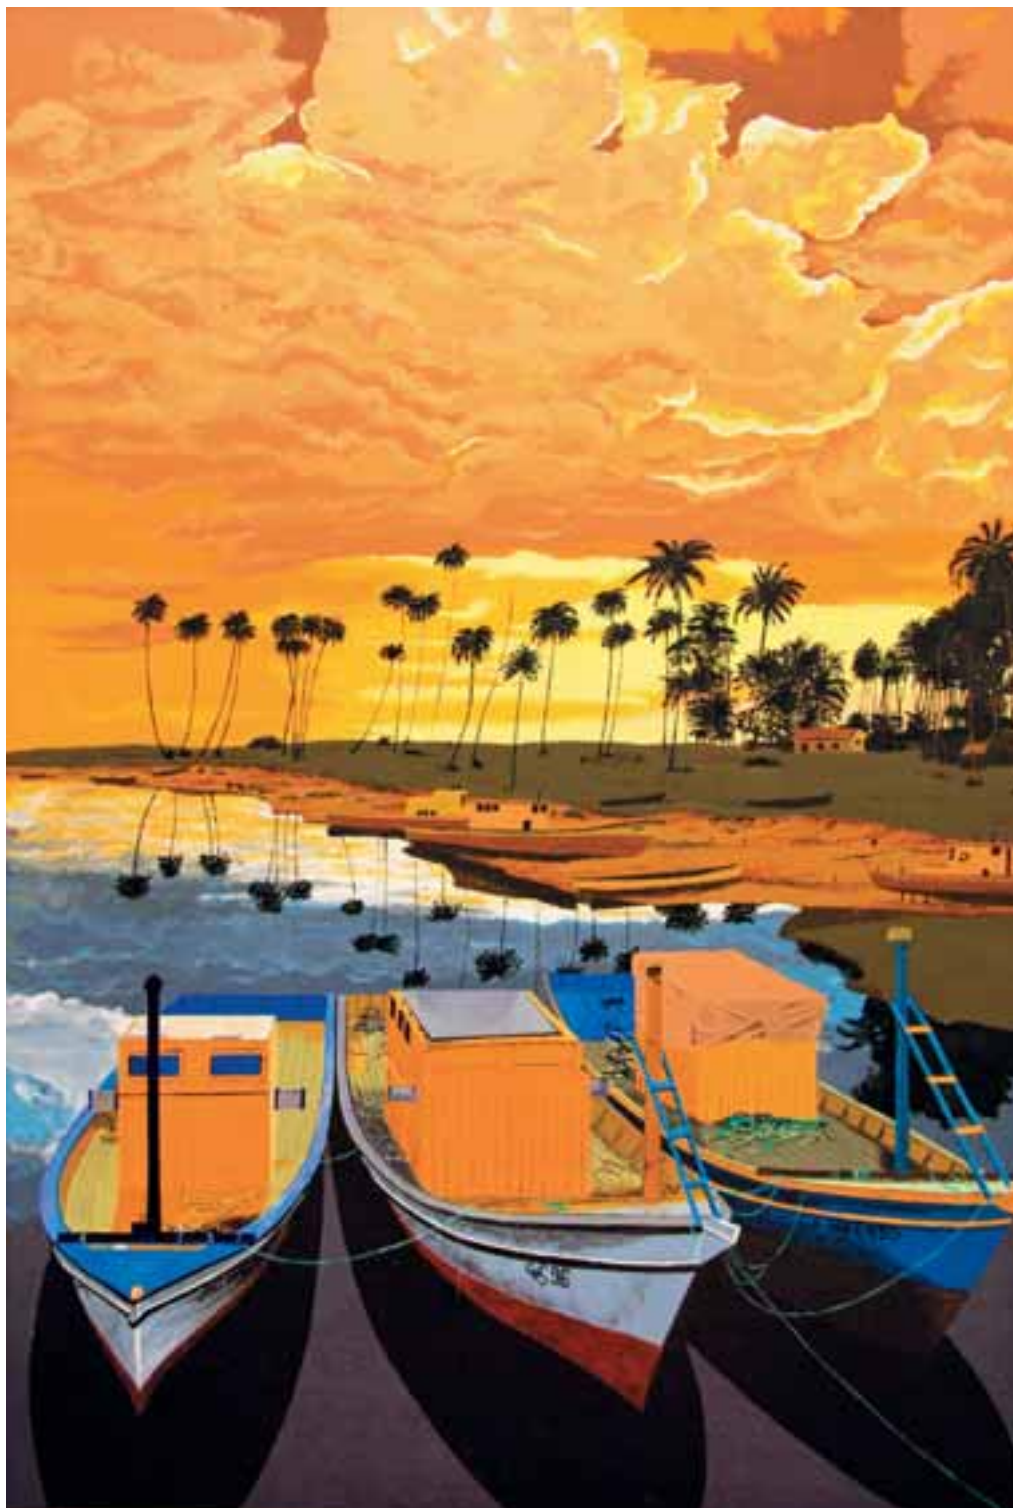

Terengganu Sunrise

Artist: Carlos Chiappe

Size: W60cm x L90cm

Medium: Acrylic on canvas

Location: AmBank (M) Berhad

No.69/2, Bangunan UMNO Terengganu
Jalan Sultan Ismail, Kuala Terengganu